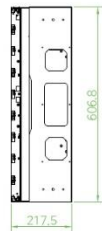

Model	BM-L4930E
LCD Screen Size	49" Diagonal
Resolution	1,920 X 1,080
Brightness	700cd/m'
Contrast Ratio	1,400 : 1
Frame (One Side, Bezel)	L/R/U/B(Bezel) : 0.9mm
Viewing Angle	178° / 178° (Horizontal/Vertical)
Lifetime	60,000 Hours (Direct LED)
Features	Frame rate conversion, On-chip versatile OSD engine
High-Quality Advanced Scaling	Fully programmable zoom/shrink ratios Independent horizontal/vertical zoom and shrink Variable sharpness control
HDMI Input x2 / Output x1 Port(HDMI)	Support up to WUXGA(1,920 X 1,080 / 60Hz), Support up to HDTV signal(720p, 1080i)
Analog RGB Input/Output Port(15 pin D-sub female)	Support up to WUXGA(1,920 X 1,080 / 60Hz), Support up to HDTV signal(720p, 1080i)
Component Input/Output Port (BCN x3) (option)	Support up to HDTV signal(720p, 1080i)
Video Input/Output Port(BCN x1) (option)	Motion adaptive noise reduction-improve picture quality for off-air material Per-pixel motion adaptive de-interlacing Support to NTSC, PAL/SECAM
Auto Configuration and Auto Detection	Phase and image positioning, Input format detection Compatible with all graphic cards and standard VESA mode
System Control (RS-232) Input/Output Port(9pin D-sub)	Source Select, Magnification ratio change, Color, Brightness, Contrast, Picture Position -Up/Down/Left/Right, Function Reset LCD Panel Light On/Off Display Mode (TEXT/VIDEO)Set
Power Consumption	AC85V~243V, 50/60Hz 200W/Panel(LCD Panel + Scaler board)
Dimension	1,076.6 x 606.8 x 217.5 mm (H x V x D)
Weight	38kg (Pack 43kg)
Option	Tempered Glass, Camera, Touch Screen Mounting