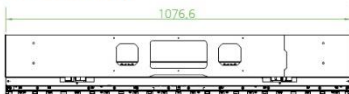

[Outside Dimension]

Model	BM-L4930E
LCD Screen Size	49" Diagonal
Resolution	1,920 X 1,080
Brightness	700cd/m'
Contrast Ratio	1,400 : 1
Frame (One Side, Bezel)	L/R/U/B(Bezel) : 0.9mm
Viewing Angle	178° / 178° (Horizontal/Vertical)
Lifetime	60,000 Hours (Direct LED)
Features	Frame rate conversion, On-chip versatile OSD engine
High-Quality Advanced Scaling	Fully programmable zoom/shrink ratios Independent horizontal/vertical zoom and shrink Variable sharpness control
HDMI Input x2 / Output x1 Port(HDMI)	Support up to WUXGA(1,920 X 1,080 / 60Hz), Support up to HDTV signal(720p, 1080i)
Analog RGB Input/Output Port(15 pin D-sub female)	Support up to WUXGA(1,920 X 1,080 / 60Hz), Support up to HDTV signal(720p, 1080i)
Component Input/Output Port (BCN x3) (option)	Support up to HDTV signal(720p, 1080i)
Video Input/Output Port(BCN x1) (option)	Motion adaptive noise reduction-improve picture quality for off-air material Per-pixel motion adaptive de-interlacing Support to NTSC, PAL/SECAM
Auto Configuration and Auto Detection	Phase and image positioning, Input format detection Compatible with all graphic cards and standard VESA mode
System Control (RS-232) Input/Output Port(9pin D-sub)	Source Select, Magnification ratio change, Color, Brightness, Contrast, Picture Position -Up/Down/Left/Right, Function Reset LCD Panel Light On/Off Display Mode (TEXT/VIDEO)Set
Power Consumption	AC85V~243V, 50/60Hz 200W/Panel(LCD Panel + Scaler board)
Dimension	1,076.6 x 606.8 x 217.5 mm (H x V x D)
Weight	38kg (Pack 43kg)
Option	Tempered Glass, Camera, Touch Screen Mounting