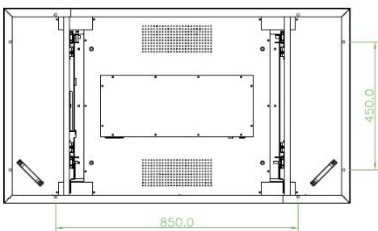

Model	BM-L4930E
LCD Screen Size	49" Diagonal
Resolution	1,920 X 1,080
Brightness	700cd/m'
Contrast Ratio	1,400 : 1
Frame (One Side, Bezel)	L/R/U/B(Bezel) : 0.9mm
Viewing Angle	178° / 178° (Horizontal/Vertical)
Lifetime	60,000 Hours (Direct LED)
Features	Frame rate conversion, On-chip versatile OSD engine
High-Quality Advanced Scaling	Fully programmable zoom/shrink ratios Independent horizontal/vertical zoom and shrink Variable sharpness control
HDMI Input x2 / Output x1 Port(HDMI)	Support up to WUXGA(1,920 X 1,080 / 60Hz), Support up to HDTV signal(720p, 1080i)
Analog RGB Input/Output Port(15 pin D-sub female)	Support up to WUXGA(1,920 X 1,080 / 60Hz), Support up to HDTV signal(720p, 1080i)
Component Input/Output Port (BCN x3) (option)	Support up to HDTV signal(720p, 1080i)
Video Input/Output Port(BCN x1) (option)	Motion adaptive noise reduction-improve picture quality for off-air material Per-pixel motion adaptive de-interlacing Support to NTSC, PAL/SECAM
Auto Configuration and Auto Detection	Phase and image positioning, Input format detection Compatible with all graphic cards and standard VESA mode
System Control (RS-232) Input/Output Port(9pin D-sub)	Source Select, Magnification ratio change, Color, Brightness, Contrast, Picture Position -Up/Down/Left/Right, Function Reset LCD Panel Light On/Off Display Mode (TEXT/VIDEO)Set
Power Consumption	AC85V~243V, 50/60Hz 200W/Panel(LCD Panel + Scaler board)
Dimension	1,076.6 x 606.8 x 217.5 mm (H x V x D)
Weight	38kg (Pack 43kg)
Option	Tempered Glass, Camera, Touch Screen Mounting