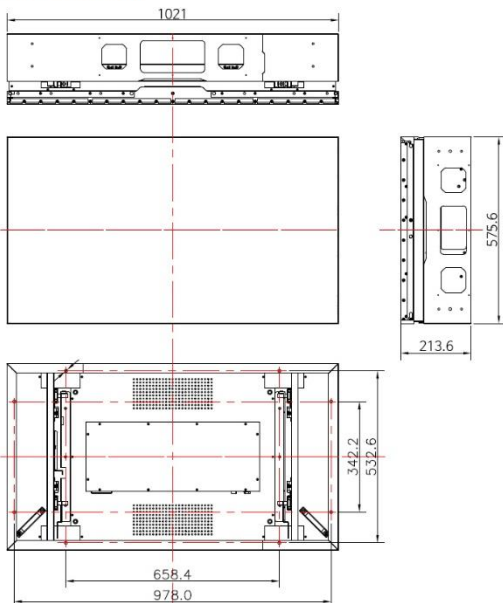

[Outside Dimension]

Model	BM-S4620E
LCD Screen Size	46" Diagonal
Resolution	1,920 X 1,080
Brightness	500cd/m'
Contrast Ratio	4,000 : 1
Frame (One Side, Bezel)	U/L(Bezel) : 1.15mm, R/B(Bezel) : 0.55mm
Viewing Angle	178° / 178° (Horizontal/Vertical)
Lifetime	50,000 Hours (Direct LED)
Features	Frame rate conversion, On-chip versatile OSD engine
High-Quality Advanced Scaling	Fully programmable zoom/shrink ratios Independent horizontal/vertical zoom and shrink Variable sharpness control
HDMI Input x2 / Output x1 Port(HDMI)	Support up to WUXGA(1,920 X 1,080 / 60Hz), Support up to HDTV signal(720p, 1080i)
Analog RGB Input/Output Port(15 pin D-sub female)	Support up to WUXGA(1,920 X 1,080 / 60Hz), Support up to HDTV signal(720p, 1080i)
Component Input/Output Port (BCN x3) (option)	Support up to HDTV signal(720p, 1080i)
Video Input/Output Port(BCN x1) (option)	Motion adaptive noise reduction-improve picture quality for off-air material Per-pixel motion adaptive de-interlacing Support to NTSC, PAL/SECAM
Auto Configuration and Auto Detection	Phase and image positioning, Input format detection Compatible with all graphic cards and standard VESA mode
System Control (RS-232) Input/Output Port(9pin D-sub)	Source Select, Magnification ratio change, Color, Brightness, Contrast, Picture Position -Up/Down/Left/Right, Function Reset LCD Panel Light On/Off Display Mode (TEXT/VIDEO)Set
Power Consumption	AC85V~243V, 50/60Hz 200W/Panel(LCD Panel + Scaler board)
Dimension	1,021 x 575.6 x 213.6 mm (H x V x D)
Weight	35kg (Pack 42kg)
Option	Tempered Glass, Camera, Touch Screen Mounting