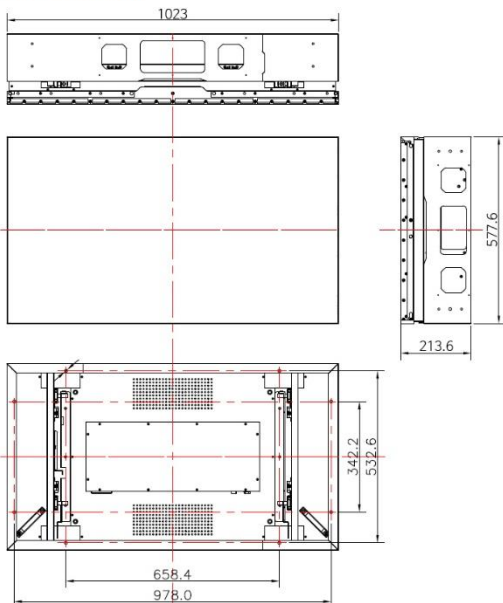

[Outside Dimension]

Model	BM-S4641D
LCD Screen Size	46" Diagonal
Resolution	1,920 X 1,080
Brightness	700cd/m'
Contrast Ratio	3,500 : 1
Frame (One Side, Bezel)	R/B : 1.2mm , U/L : 2.3mm
Viewing Angle	178° / 178° (Horizontal/Vertical)
Lifetime	50,000 Hours (Direct LED)
Features	Frame rate conversion, On-chip versatile OSD engine
High-Quality Advanced Scaling	Fully programmable zoom/shrink ratios Independent horizontal/vertical zoom and shrink Variable sharpness control
HDMI Input x2 / Output x1 Port(HDMI)	Support up to WUXGA(1,920 X 1,080 / 60Hz), Support up to HDTV signal(720p, 1080i)
Analog RGB Input/Output Port(15 pin D-sub female)	Support up to WUXGA(1,920 X 1,080 / 60Hz), Support up to HDTV signal(720p, 1080i)
Component Input/Output Port (BCN x3) (option)	Support up to HDTV signal(720p, 1080i)
Video Input/Output Port(BCN x1) (option)	Motion adaptive noise reduction-improve picture quality for off-air material Per-pixel motion adaptive de-interlacing Support to NTSC, PAL/SECAM
Auto Configuration and Auto Detection	Phase and image positioning, Input format detection Compatible with all graphic cards and standard VESA mode
System Control (RS-232) Input/Output Port(9pin D-sub)	Source Select, Magnification ratio change, Color, Brightness, Contrast, Picture Position -Up/Down/Left/Right, Function Reset LCD Panel Light On/Off Display Mode (TEXT/VIDEO)Set
Power Consumption	AC85V~243V, 50/60Hz Max 180W/Panel(LCD Panel + Scaler board)
Dimension	1,023 x 577.6 x 213.6 mm (H x V x D)
Weight	35kg (Pack 42kg)
Option	Tempered Glass, Camera, Touch Screen Mounting