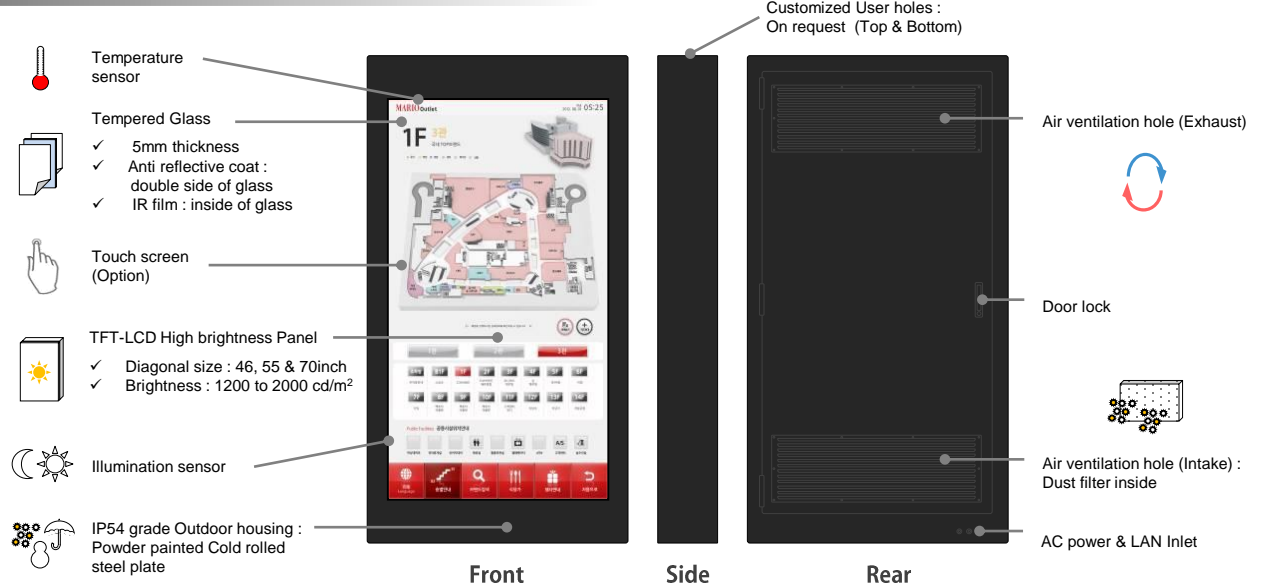

Main Features

Specification table

Spec Category		46" 0 outdoor KIOSK	55" 0 outdoor KIOSK	70" 0 outdoor KIOSK
Model Number		BMK0-4601A	BMK0-5501A	BMK0-7001A
Screen	Size (Diagonal)	46inch TFT-LCD panel	55inch TFT-LCD panel	70inch TFT-LCD panel
	Resolution	1920 x 1080 pixels	←	←
	Brightness	1500 cd/m ²	1200 cd/m ²	1200 cd/m ²
	Contrast ratio	2,000:1 (Typ.), 10,000:1(DCR)	←	←
	Viewing angles	178° / 178° (Horizontal / Vertical)	←	←
Housing	Material	Powder coated surface treatment	←	←
	Glass	Tempered Glass, AntiReflection Glass	←	←
Embedded PC Specification		CPU : AMD A6-3600 2.1GHz VGA OUT/HDMI/PORT RAM : DDR3 2G , HDD/SSD 64G LAN : 1Gbps/WIFI	←	←
Input/Outputs		PC Input via 15-Pin Sub "D" 1 Composite Video Input 1 DVI : 720p/1080i/1080p RS-232C Female-to-Female Crossed Type External Speaker Out	←	←
Control Board		Auto Cooling System , Auto Heating System Auto Brightness Control (50~100%) Auto Power Control (FAN & LCD)	←	←
Color Capability		16.7 M (8-bit)	←	←
Dimming		50 ~ 100%	←	←
Power consumption	Average Power	500W	600W	800W
	Overall Physical	730(W) * 250(D) * 1460(H)mm	820(W) * 250(D) * 1650(H)mm	1015(W) * 250(D) * 1990(H)mm
KIOSK Weight per Unit		40kg	60kg	80kg
Ventilation		Yes (Internal Fan & External Fan & Heater)	←	←
Operating Temperature		-40°C ~ 50°C	←	←
Operating Humidity		20-80%	←	←
Run Time		Required 16 hrs x 7 days per week	←	←
Mounting		Top & Bottom (VESA Mounting Pattern)	←	←
Warranty Length		15 Months	←	←
Outdoor Features		IP54	←	←
Options	Touch screen	Film touch inside of tempered glass	←	←
	Motion sensor	R sensor	←	←
	Speaker	10W x 2 with volume adjustable Amp	←	←
	Webcam	5 Mega pixel USB type	←	←